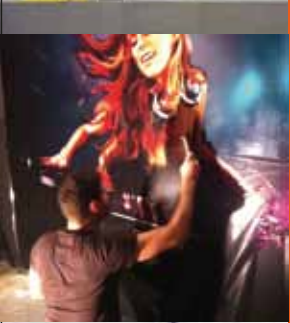

- -GLASS
- -SIGNS